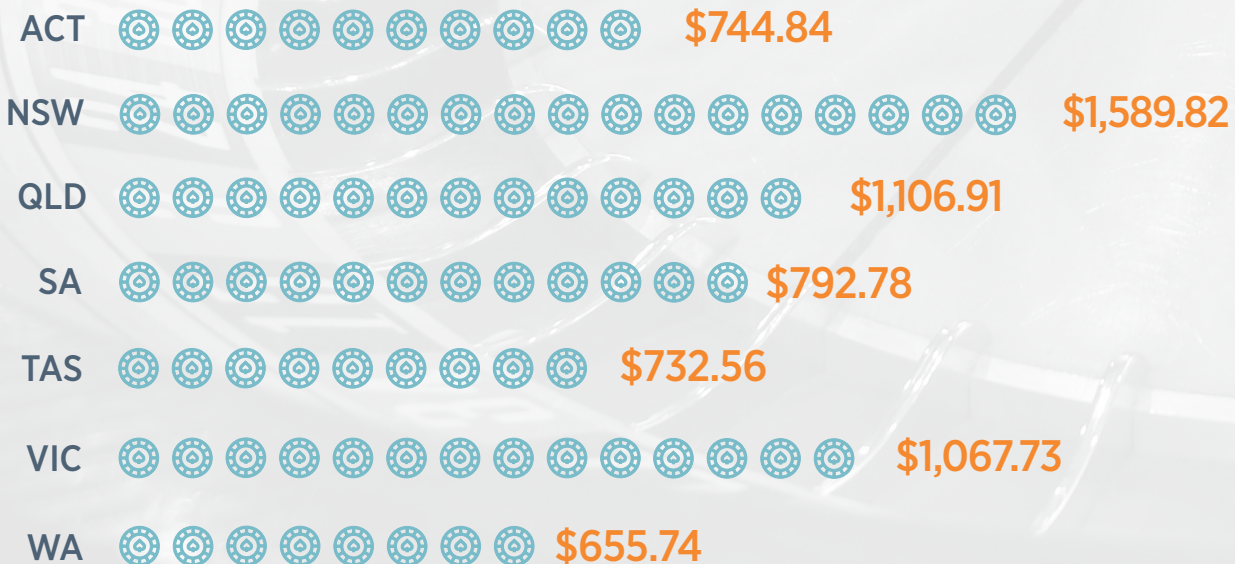

GAMBLING EXPENDITURE

AUSTRALASIAN
Gaming Council 

ENGAGE. PROMOTE. EDUCATE.

PER CAPITA GAMBLING EXPENDITURE*

* NT EXCLUDED

Source:
Australasian Gaming Council, A Guide to Australasia's Gambling Industries 2018/19: Chapter 3 - Expenditure